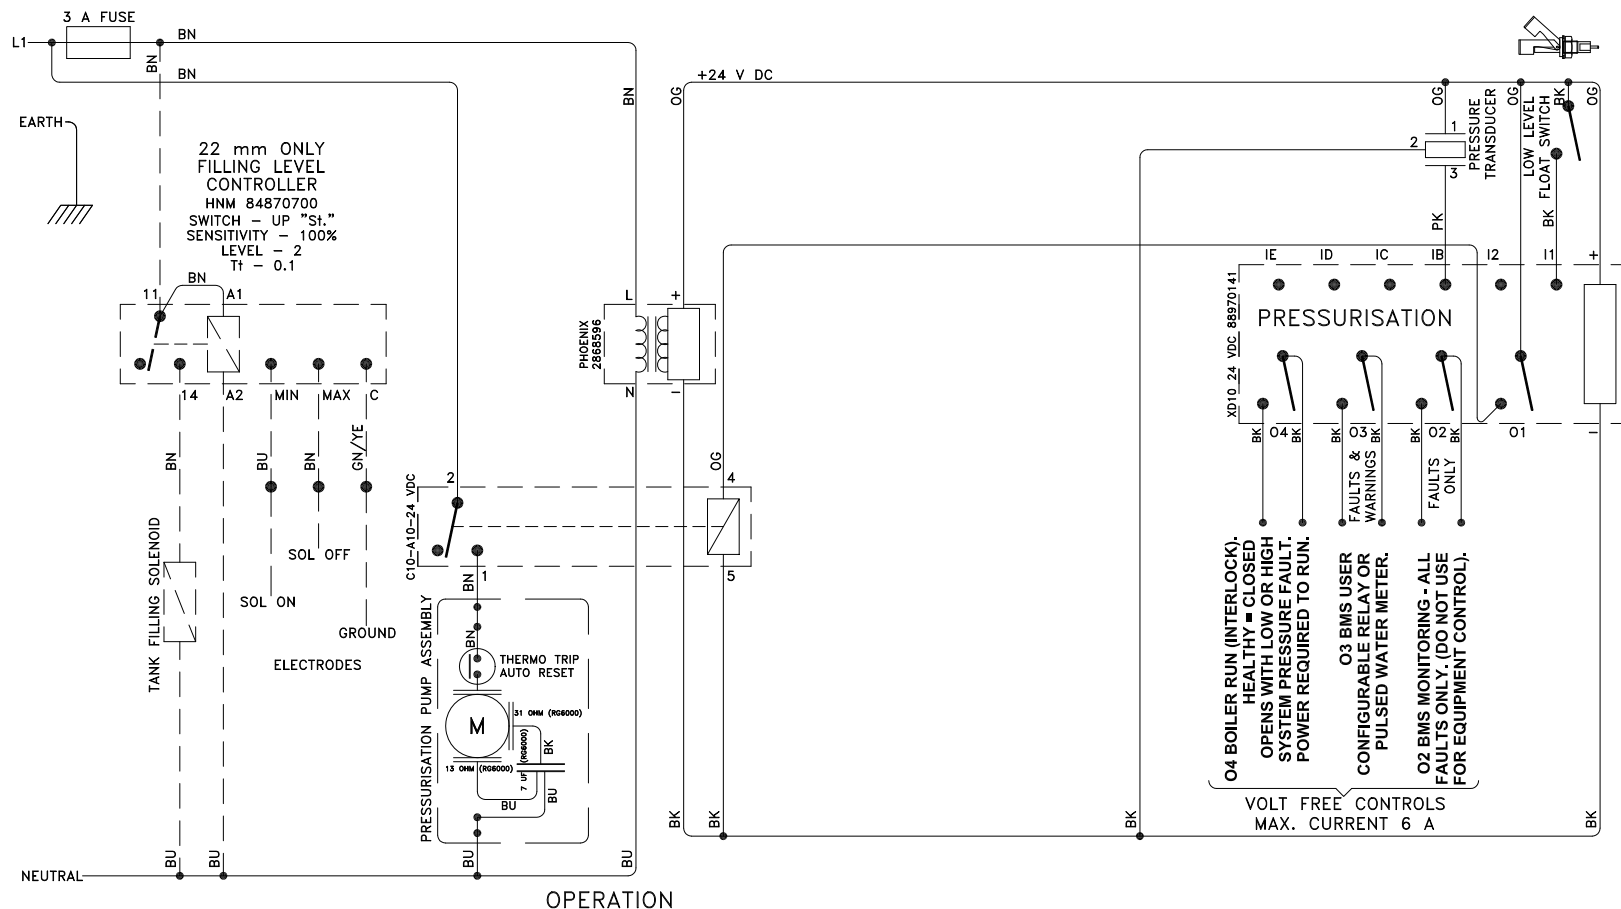

DATE _____
TESTED BY _____

SUPPLY VOLTAGE - 230 V
SUPPLY FUSE - 5 A ANTI SURGE / 6 A MCB
POWER MFD15 - 545 W
POWER MFD22 - 555 W

arrowvalves.co.uk
AM164B 21/11/12

WIRING DIAGRAM - MFD15 & MFD22 MIDI-FILL DIGITAL

This drawing is the property of Arrow Valves Ltd and must not be copied without prior written permission

MATERIAL: CARD 160 g/sqm

FINISH: LAMINATED SCALE: 100%

DRG No: **AM164B** DATE: 21/11/12