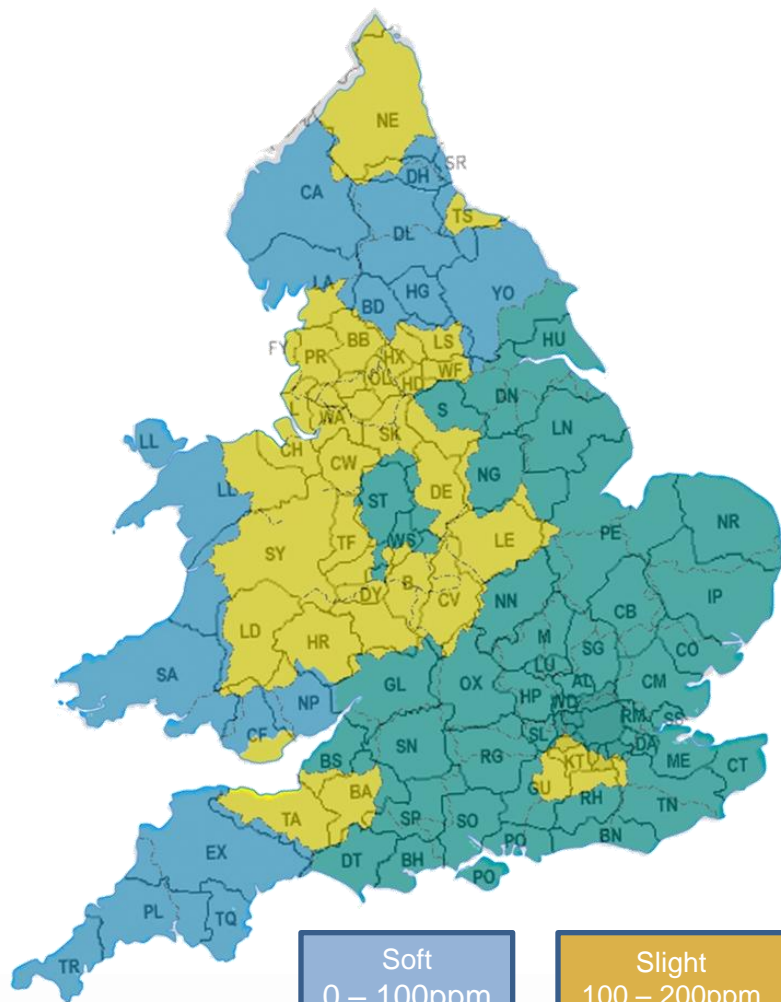

# Hard Water Areas\* Postcode Map

Soft  
0 – 100ppm

Slight  
100 – 200ppm

Hard  
200ppm +