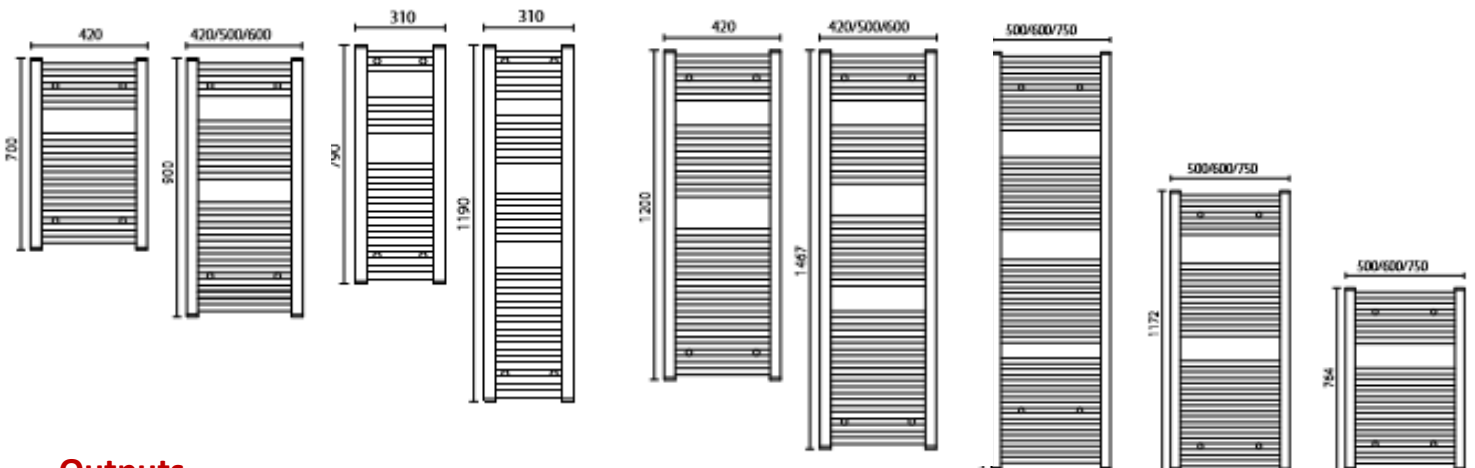

Holcombe Straight Towel Rail

Holcombe is a range of contemporary heated straight towel rails for kitchens and bathrooms. With premium quality 25mm tubes, it provides an unbeatable combination of style and value. Available in white or chrome.

Holcombe Straight Towel Rail Technical Information

Width MM/INCH	Height		Depth			SensoHeat Code	Output ΔT50°C	Output ΔT60°C
	MM	INCH	MM	INCH	MM			
310 / 12"	790	31"	30	1.18"		HTR379	295	370
	1195	47"	30	1.18"		HTR311	442	554
420 / 16.5"	700	28"	30	1.18"		HTR470	310	388
	900	35"	30	1.18"		HTR490	399	500
	1200	47"	30	1.18"		HTR412	554	694
	1467	58"	30	1.18"		HTR414	650	815
500/ 20"	764	30"	30	1.18"		HTR576	329	412
	900	35"	30	1.18"		HTR590	392	491
	1172	46"	30	1.18"		HTR511	575	721
	1467	58"	30	1.18"		HTR514	745	934
	1750	69"	30	1.18"		HTR517	899	1127
600/ 23.6"	764	30"	30	1.18"		HTR676	445	558
	900	35"	30	1.18"		HTR690	529	663
	1172	46"	30	1.18"		HTR611	667	836
	1467	58"	30	1.18"		HTR614	871	1092
	1750	69"	30	1.18"		HTR617	1048	1313
700 / 28"	764	30"	30	1.18"		HTR776	556	697
	1172	46"	30	1.18"		HTR711	834	1045
	1750	69"	30	1.18"		HTR717	1310	1642

All Outputs are quoted in Watts

Outputs

The outputs quote in this brochure are based on mean water temperature of 80°C and a room temperature of 20°C (Delta T 60°C) or a mean water temperature of 70°C and a room temperature of 20°C (Delta T 50°C).

For other operating conditions apply the corrections factors below (apply to Delta T 60°C only)

5°C	0.046	30°C	0.432	55°C	0.898
10°C	0.108	35°C	0.512	60°C	1.000
15°C	0.179	40°C	0.605	65°C	1.104
20°C	0.256	45°C	0.700	70°C	1.211
25°C	0.338	50°C	0.798	75°C	1.319

Fuel options available LPHW, Dual Fuel (LPHW with Electric Element) and Electric (Liquid filled Electric Control Only—to be installed with a 1/2" 3Bar Valve). Please contact us for further information.

Senso-Heat Service & Commitment

At Senso-Heat we are proud of our top quality products and are committed to provide the best quality of service to our customers from our highly trained dedicated team.