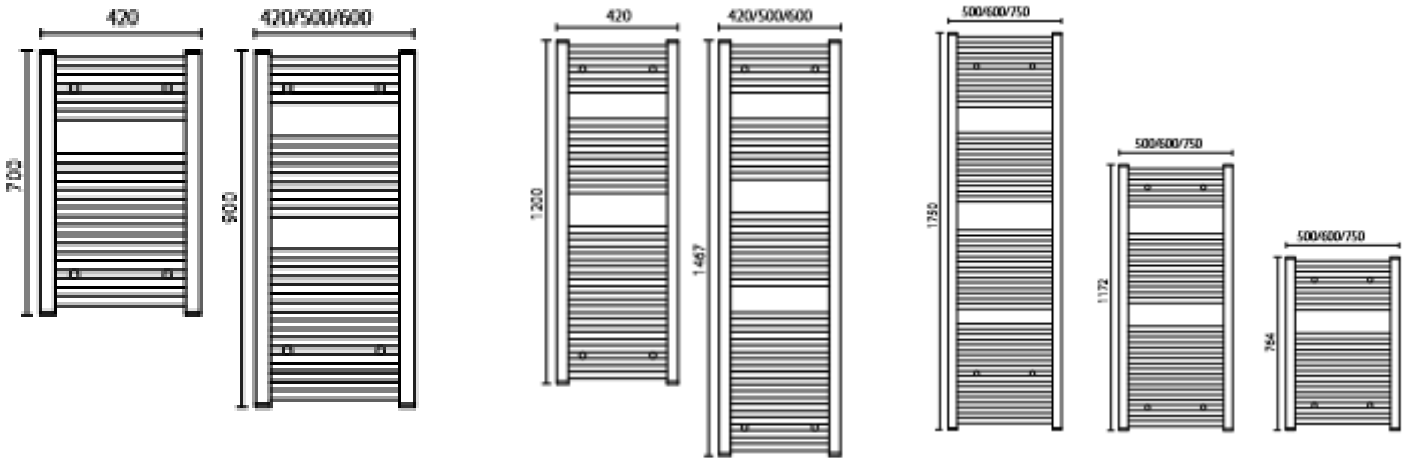

Walshaw Arched Towel Rail

Walshaw is a range of contemporary heated Arched Towel rails for kitchens and bathrooms. With premium quality 25mm tubes, it provides an unbeatable combination of style and value. Available in white or chrome.

Walshaw Arched Towel Rail Technical Information

Width MM/INCH	Height		Depth			SensoHeat Code	Output ΔT50°C	Output ΔT60°C
	MM	INCH	MM	INCH	MM			
420 / 16.5"	700	28"	55	2.17"		WTR470	313	392
	900	35"	55	2.17"		WTR490	401	503
	1200	47"	55	2.17"		WTR412	557	698
500/ 20"	764	30"	60	2.36"		WTR576	331	415
	1172	46"	60	2.36"		WTR511	578	724
	1467	58"	60	2.36"		WTR514	749	939
	1750	69"	60	2.36"		WTR517	903	1132
600/ 23.6"	764	30"	65	2.56"		WTR676	447	560
	1172	46"	65	2.56"		WTR611	670	840
	1467	58"	65	2.56"		WTR614	875	1097
	1750	69"	65	2.56"		WTR617	1053	1320
700 / 28"	764	30"	70	2.76"		WTR776	559	701
	1172	46"	70	2.76"		WTR711	838	1050
	1750	69"	70	2.76"		WTR717	1317	1650

All Outputs are quoted in Watts